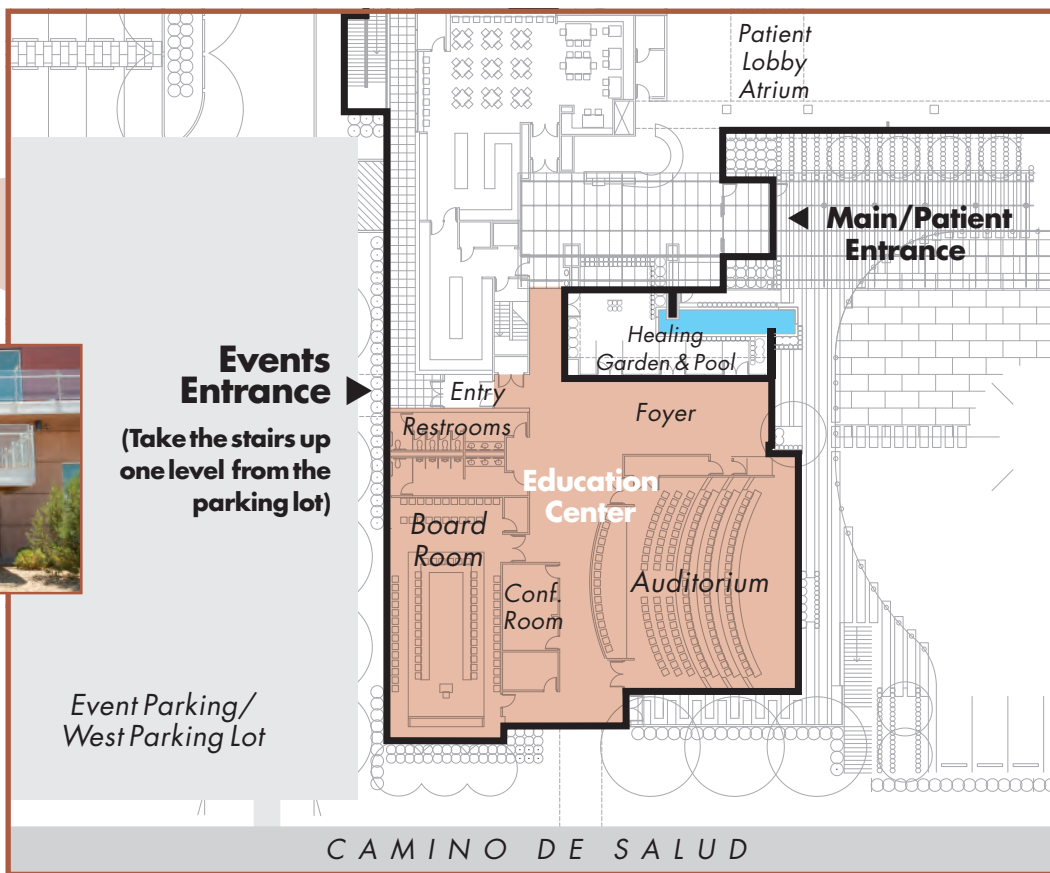

# Education Wing

**UNM Cancer Center  
Education Wing  
1201 Camino de Salud  
Albuquerque, NM**

◀ Outside stair entrance and indoor entry for the Education Wing

# Education Wing

Education Center Wing  
at the UNM Cancer Center

Auditorium — Seats 150 — AV equipment/network access

Boardroom  
Seats 22 plus — AV equipment/network access

Conference Room  
Seats 8 — AV equipment/network access

Education  
Wing Foyer