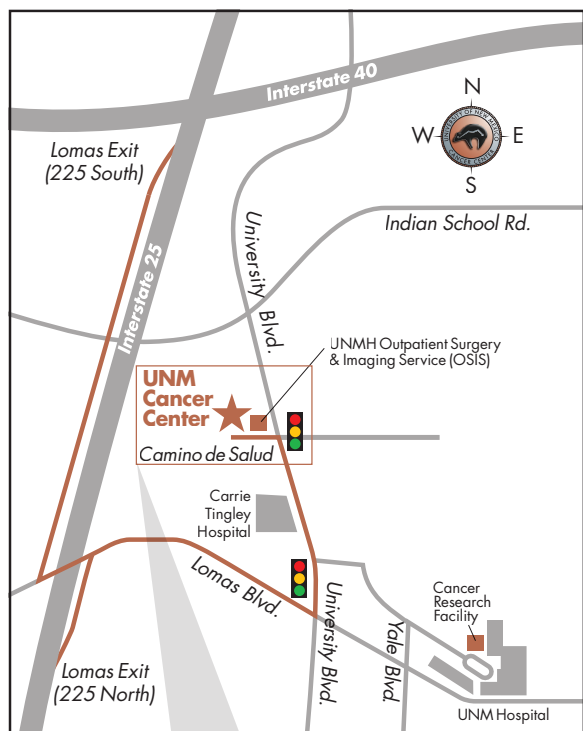

# Education Wing

**UNM Cancer Center  
Education Wing  
1201 Camino de Salud  
Albuquerque, NM**

◀ Outside stair entrance and indoor entry for the Education Wing

# Education Wing

Education Center Wing  
at the UNM Cancer Center

Auditorium — Seats 150 — AV equipment/network access

Boardroom  
Seats 22 plus — AV equipment/network access

Conference Room  
Seats 8 — AV equipment/network access

Education  
Wing Foyer